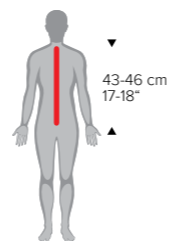

PACKAGING DETAILS

PHANTOM PRO	8003900001 nardo grey	745 g / 1.64 lb	Plastic bag 10 (master box)