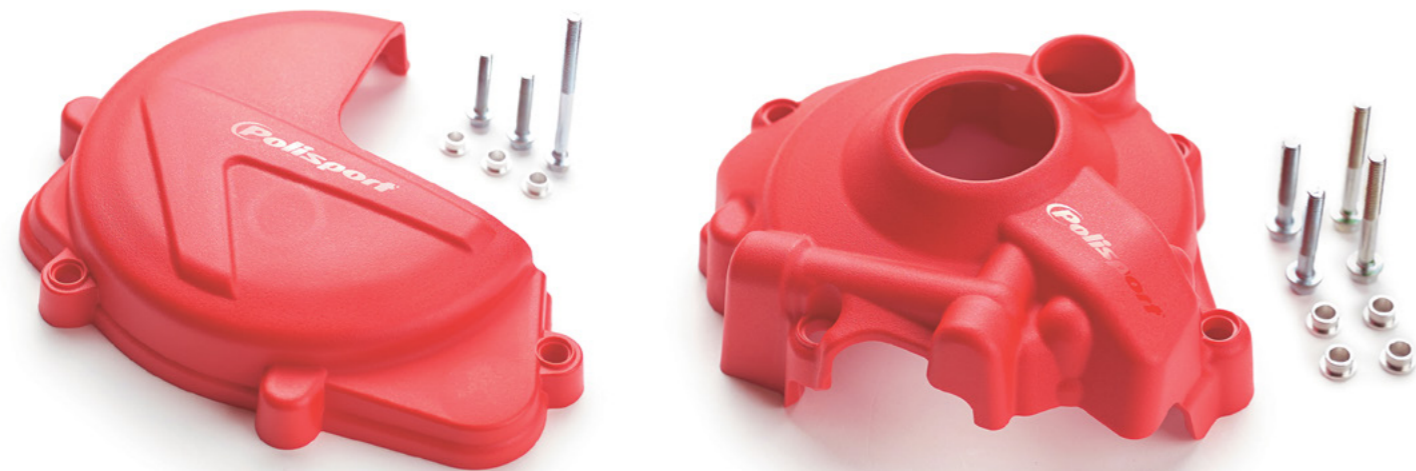

CLUTCH & IGNITION COVER PROTECTOR KIT

NEW PART

PERFORMANCE PART

PARTS INCLUDED
1 Clutch and 1 Ignition Cover Protector
1 Mounting Kit

PACKAGING DETAILS
Packed in printed box
Weight = 200g / 0.44 lb

MOUNTING KIT INCLUDED

YAMAHA		KIT REF.	
YZ125	08-21	BK 90937	32
		BL-Y98 90938	32
YZ250	05-21	BK 90939	32
		BL-Y98 90940	32
YZ250X	16-21	BK 90939	32
		BL-Y98 90940	32
YZ250F	14-18	BK 90941	32
		BL-Y98 90942	32
	19-21	BK 90943	32
		BL-Y98 90944	32
WR250F	20-21	BK 90943	32
		BL-Y98 90944	32
YZ250FX	20-21	BK 90943	32
		BL-Y98 90944	32
YZ450F	14-17	BK 90945	32
		BL-Y98 90946	32
	18-21	BK 90947	32
		BL-Y98 90948	32
YZ450FX	18-21	BK 90947	32
		BL-Y98 90948	32
WR450F	19-21	BK 90947	32
		BL-Y98 90948	32

KTM		KIT REF.	
XC/SX 125/150	16-18	BK 90963	24
		OR-K16 90964	24
XCF/SXF 250/350	13-15	BK (2) 90970	24
		OR-K16 (2) 90971	24
	16-21	BK 90974	32
		OR-K16 90975	32
XCF/SXF 450	16-21	BK 90985	32
		OR-K16 90986	32
EXC/XCW 250/300	13-16	BK (1) 90966	24
		OR-K16 (1) 90967	24
	17-21	BK 90968	24
		OR-K16 90969	24
EXCF/XCFW 250/350	14-16	BK 90978	32
		OR-K16 90979	32
	17-21	BK 90982	24
		OR-K16 90983	24
EXC/XCW 450/500	13-16	BK 90988	32
		OR-K16 90989	32
EXCF/XCFW 450/500	17-21	BK 90991	32
		OR-K16 90992	32

(1) SX 250 since 2012
(2) SXF 350 since 2011 / SXF and XCF 250 since 2013

HUSQVARNA		KIT REF.	
TC 125	16-18	BK 90963	24
		HQ-BL 90965	24
TE 250/300	14-16	BK 90966	24
		HQ-BL 91050	24
	17-21	BK 90968	24
		HQ-BL 91051	24
FC 250/350	14-15	BK 90970	24
		HQ-BL 90972	24
	16-21	BK 90974	32
		HQ-BL 90976	32
FE 250/350	14-16	BK 90978	32
		HQ-BL 90980	32
	17-18	BK 90996	24
		HQ-BL 90997	24
	19-21	BK 90982	24
		HQ-BL 90984	24
FC 450	16-18	BK 90985	32
		HQ-BL 90987	32
FE 450/501	14-16	BK 90988	32
		HQ-BL 90990	32
	17-21	BK 90991	32
		HQ-BL 90993	32

HONDA		KIT REF.	
CRF250R	13-17	BK 90955	24
		R-CR4 90956	24
	18-21	BK 90957	24
		R-CR4 90958	24
CRF450R	16-17	BK 90959	24
		R-CR4 90960	24
	17-20	BK 90961	24
		R-CR4 90962	24

BETA		KIT REF.	
RR 250/300 2T	13-17	BK 90998	24
		R-BETA 90999	24
	18-21	BK 91000	24
		R-BETA 91001	24
RR XTrainer 300	16-17	BK 90998	24
		R-BETA 90999	24
	18-21	BK 91000	24
		R-BETA 91001	24

SHERCO		KIT REF.	
SE 250/300	14-21	BK 91004	24
		S-BLUE 91005	24
SEF 250/300	14-21	BK 91006	32
		S-BLUE 91007	32

KAWASAKI		KIT REF.	
KX250F	13-16	BK 90949	24
		GR-05 90950	24
	17-20	BK 90951	32
		GR-05 90952	32
KX450F	16-18	BK 90953	24
		GR-05 90954	24

GAS GAS		KIT REF.	
EC 250 / 300	17-20	BK 91002	24
		RED 91003	24
XC 250 / 300		BK 91002	24
		RED 91003	24

BK black
BL-Y98 blue yam98
GR-05 green 05
R-CR4 red cr04
OR-KTM orange ktm
OR-K16 orange ktm 16
Y-05 yellow rm05
HQ-BL husqvarna blue
HQ-YLW husqvarna yellow
R-BETA beta red
S-BLUE sherco blue
RED red gasgas
TM-BLUE tm blue
N-GREY nardo grey