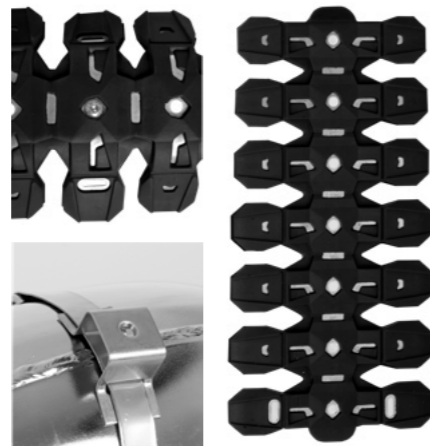

PARTS INCLUDED
1 Armadillo Extreme Silencer Guard
1 Mounting Kit

PACKAGING DETAILS
Packed in printed box
Weight: 460 g / 1.01 lb

QUICK and EASY to Install
EXTREME Silencer Guard was developed to be quickly installed and removed, with just 2 brackets or 2 brackets and 2 metallic clips.