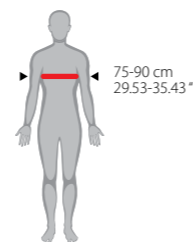

PHANTOM LITE

CHEST PROTECTOR

CE EN
complies with CE standards EN 14021-2003
lightweight

FEATURES

Complies with EN 14021-2003

Slim, comfortable and fully adaptable to the body shape

The shoulders are made in thermoformed padding to give you the perfect fit and comfort

Removable shoulder enables chest protector to be removed without taking off your helmet

High resistance injection molded plastic

Molded polypropylene front plate provides the highest possible impact, abrasion and puncture protection

Soft and impact-deflecting padding

Waist straps with a quick-lock system

Ventilated for exceptional airflow

PARTS INCLUDED

1 stone shield Phantom Lite

1 clear number plate

PACKAGING DETAILS

PHANTOM LITE	Color	Weight	Packaging
8003700001	black	745 g / 1.64 lb	Plastic bag 10 (master box)
8003700002	white		
8003700003	orange ktm		
8003700007	yellow flo		

WE MAKE
PERFORMANCE
PLASTICS