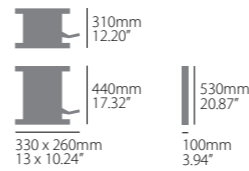

PACKAGING DETAILS

Packed in carton box
Weight: 5.5 kg / 12.13 lb
© 1 (master box)