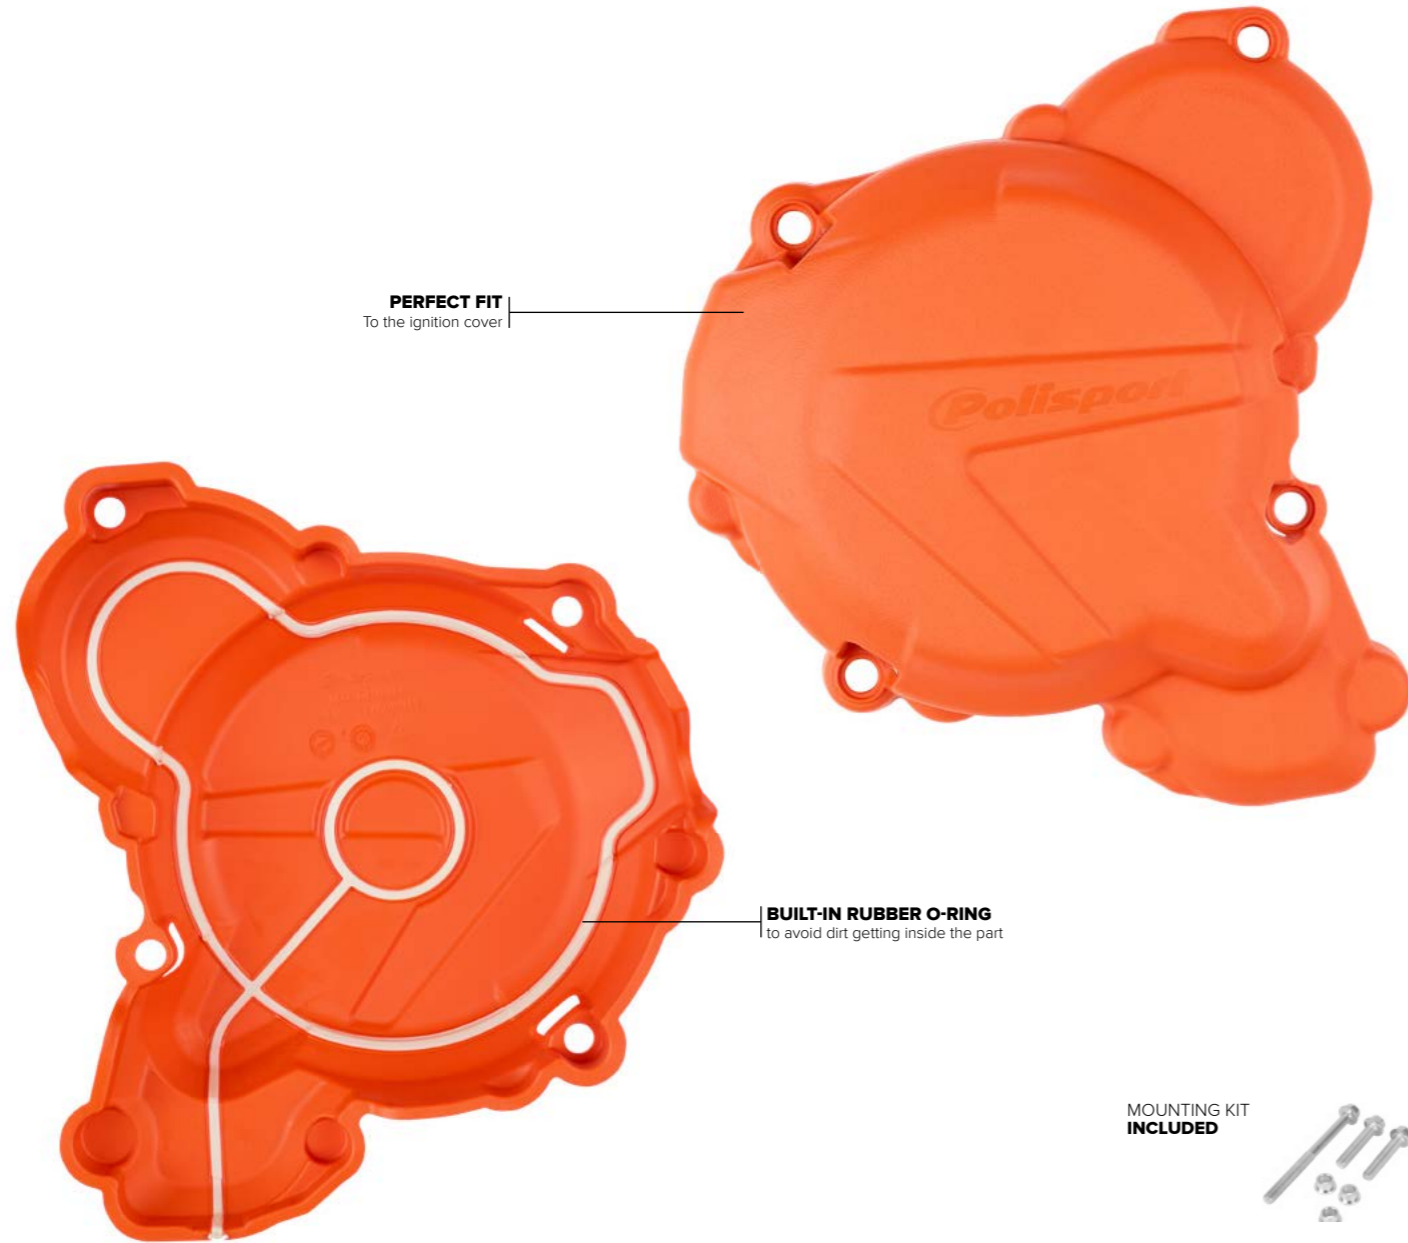

IGNITION COVER PROTECTOR

PERFORMANCE PART

NEW MODELS

FEATURES

- Abrasion and impact resistant
- Easy and intuitive installation
- Hard shell in hard resistant PA6 (polyamide)
- Optimum protection against rock impacts
- No need to disassemble the ignition cover for installation
- Free clearance to the oil filter cover and cap
- Resistant to high temperatures
- Periodical cleaning and removal advised
- Polisport exclusive design

PARTS INCLUDED

- 1 Ignition Cover Protector
- 1 Mounting Kit

PACKAGING DETAILS

- Packed in blister
- Weight = 100 g / 0.22 lb

YAMAHA

YZ125	05-21	BK	8464400001	16
		BL-Y98	8464400002	16
YZ250	05-21	BK	8464500001	16
		BL-Y98	8464500002	16
YZ250X	16-21	BK	8464500001	16
		BL-Y98	8464500002	16
YZ250F	14-18	BK	8460600001	16
		BL-Y98	8460600002	16
	19-21	BK	8471000001	16
		BL-Y98	8471000002	16
YZ250FX	NEW 20-21	BK	8471000001	16
		BL-Y98	8471000002	16
WR250F	NEW 20-21	BK	8471000001	16
		BL-Y98	8471000002	16
YZ450F	14-17	BK	8460700001	16
		BL-Y98	8460700002	16
	18-21	BK	8465300001	16
		BL-Y98	8465300002	16
YZ450FX	NEW 19-21	BK	8465300001	16
		BL-Y98	8465300002	16
WR450F	NEW 19-21	BK	8465300001	16
		BL-Y98	8465300001	16

KAWASAKI

KX250F	13-16	BK	8460800001	16
		GR-05	8460800002	16
	17-21	BK	8463800001	16
		GR-05	8463800002	16
KX450F	16-18	BK	8460900001	16
		GR-05	8460900002	16

HONDA

CRF250R	10-17	BK	8461000001	10
		R-CR4	8461000002	10
	18-21	BK	8465900001	10
		R-CR4	8465900002	10
		N-GREY	8465900003	10
CRF250RX	19-21	BK	8465900001	10
		R-CR4	8465900002	10
		N-GREY	8465900003	10
CRF450R	10-16	BK	8461200001	10
		R-CR4	8461200002	10
	17-20	BK	8462700001	10
		R-CR4	8462700002	10
		N-GREY	8462700003	10
CRF450RX	17-20	BK	8462700001	10
		R-CR4	8462700002	10
		N-GREY	8462700003	10

GASGAS

EC 250/300	15-20	BK	8467600001	10
		RED	8467600002	10
		N-GREY	8467600003	10
XC 250/300	17-20	BK	8467600001	10
		RED	8467600002	10
		N-GREY	8467600003	10

KTM