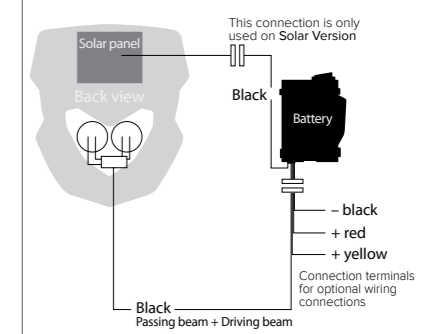

WIRING DIAGRAM

HALO LED

LED LAMP
Low beam: 7.3W / 0.55A 13.2V
High beam: 14.7W / 1.11A 13.2V
Ⓢ 4
8678100019

HEADLIGHT REMOVABLE NUMBER PLATE
Weight: 112 g / 0.25 lb Ⓢ 6

- 8657400017 white
- 8657400018 black
- 8657400021 blue yam 98
- 8657400019 yellow RM 01
- 8657400020 orange KTM
- 8657400022 red CR 04
- 8657400023 green KX 05

VIBRATION REDUCTION STRAPS
Ⓢ 4
86711000013