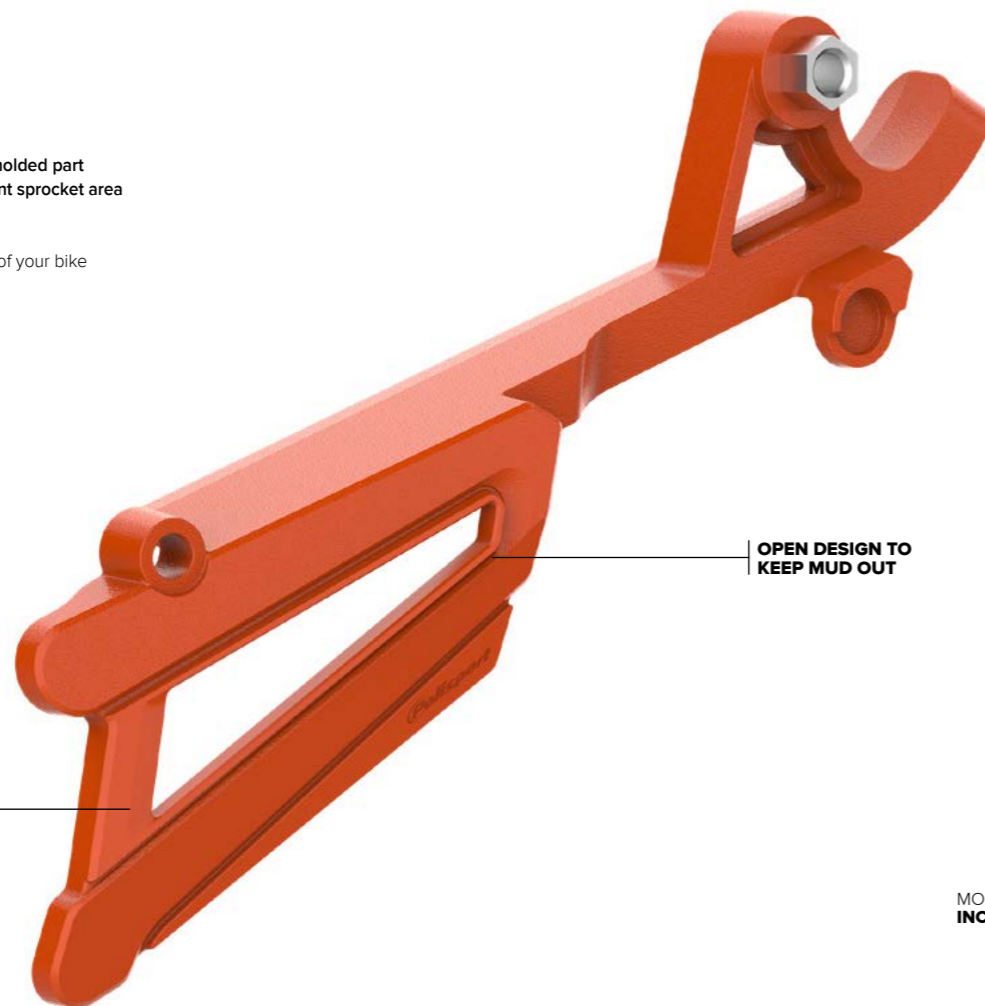

FRONT SPROCKET PROTECTOR

NEW PART

PERFORMANCE PART

FEATURES

- Highly durable and resistant injection molded part
- Open Design to keep mud out of the front sprocket area
- Provides protection to the ignition cover
- Easy to install and remove for cleaning
- Up to date design to enhance the looks of your bike
- Lightweight Plastic Part

PARTS INCLUDED

- 1 Sprocket Protector
- 1 Mounting Kit

PACKAGING DETAILS

- Packed in printed box
- Weight: 188 g / 0.41 lb

OPEN DESIGN TO
KEEP MUD OUT

HIGHLY DURABLE
AND RESISTANT

MOUNTING KIT
INCLUDED

YAMAHA			
YZ125	05-21	BK	8468400001 6
YZ125X		R-CR4	8468400002 6
		BL Y98	8468400003 6
YZ250	99-21	BK	8468100001 6
		BL Y98	8468100002 6
YZ250X	16-21	BK	8468100001 6
		BL Y98	8468100002 6
YZ250F	01-13	BK	8468100001 6
		BL Y98	8468100002 6
YZ250/450F	14-21	BK	8468000001 6
		BL Y98	8468000002 6
YZ250FX	15-21	BK	8468000001 6
		BL Y98	8468000002 6
YZ450FX	16-21	BK	8468000001 6
		BL Y98	8468000002 6
WR250F	01-14	BK	8468100001 6
		BL Y98	8468100002 6
		BK	8468000001 6
	15-21	BK	8468000001 6
		BL Y98	8468000002 6
WR450F	16-21	BK	8468000001 6
		BL Y98	8468000002 6

HONDA			
CR250R	02-07	BK	8468400001 6
		R-CR4	8468400002 6
		BL Y98	8468400003 6
		BK	8468400001 6
CRF250R	04-09	R-CR4	8468400002 6
		BL Y98	8468400003 6
	10-17	BK	8468200001 6
		R-CR4	8468200002 6
CRF250X	04-17	BK	8468400001 6
		R-CR4	8468400002 6
		BL Y98	8468400003 6
		BK	8468400001 6
CRF450R	08	R-CR4	8468400002 6
		BL Y98	8468400003 6
	09-16	BK	8468200001 6
		R-CR4	8468200002 6

KAWASAKI			
KX125	05-08	BK	8468500001 6
		GR-05	8468500002 6
KX250	05-08	BK	8468500001 6
		GR-05	8468500002 6
KX250F	17-18	BK	8468500001 6
		GR-05	8468500002 6
KX450F	06-18	BK	8468500001 6
		GR-05	8468500002 6

HUSQVARNA			
TC/TE 250/300	17-21	BK	8467800001 6
		OR-K16	8467800002 6
FC 250/350	16-21	BK	8467700001 6
		OR-K16	8467700002 6
FE 250/350	17-21	BK	8467700001 6
		OR-K16	8467700002 6
FC 450/501	16-21	BK	8467800001 6
		OR-K16	8467800002 6
FE 450/501	17-21	BK	8467800001 6
		OR-K16	8467800002 6

KTM			
SX/XC 125/150/250/300	17-21	BK	8467800001 6
		OR-K16	8467800002 6
EXC/XCW 250/300	16-21	BK	8467700001 6
		OR-K16	8467700002 6
SX-F 250/350	17-21	BK	8467700001 6
		OR-K16	8467700002 6
EXC-F 250/350	17-21	BK	8467700001 6
		OR-K16	8467700002 6
SX-F 450	16-21	BK	8467800001 6
		OR-K16	8467800002 6

SUZUKI			
RMZ250	07-14	BK	8468100001 6
		BL Y98	8468100002 6
RMZ450	05-19	BK	8468100001 6
		BL Y98	8468100002 6