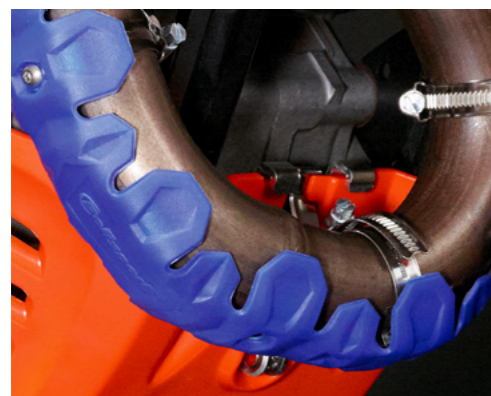

SPACE SAVING

The part is shipped flat to save space.