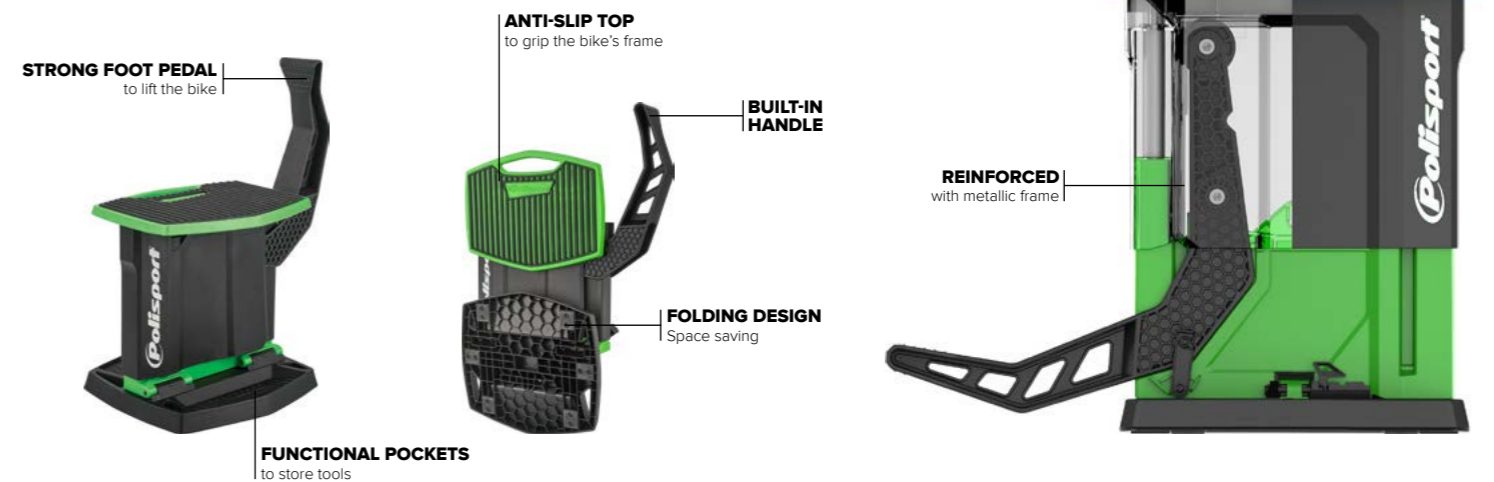

PACKAGING DETAILS

Packed in carton box
Weight: 5.5 kg / 12.13 lb
© 1 (master box)

reddot award 2017
best of the best