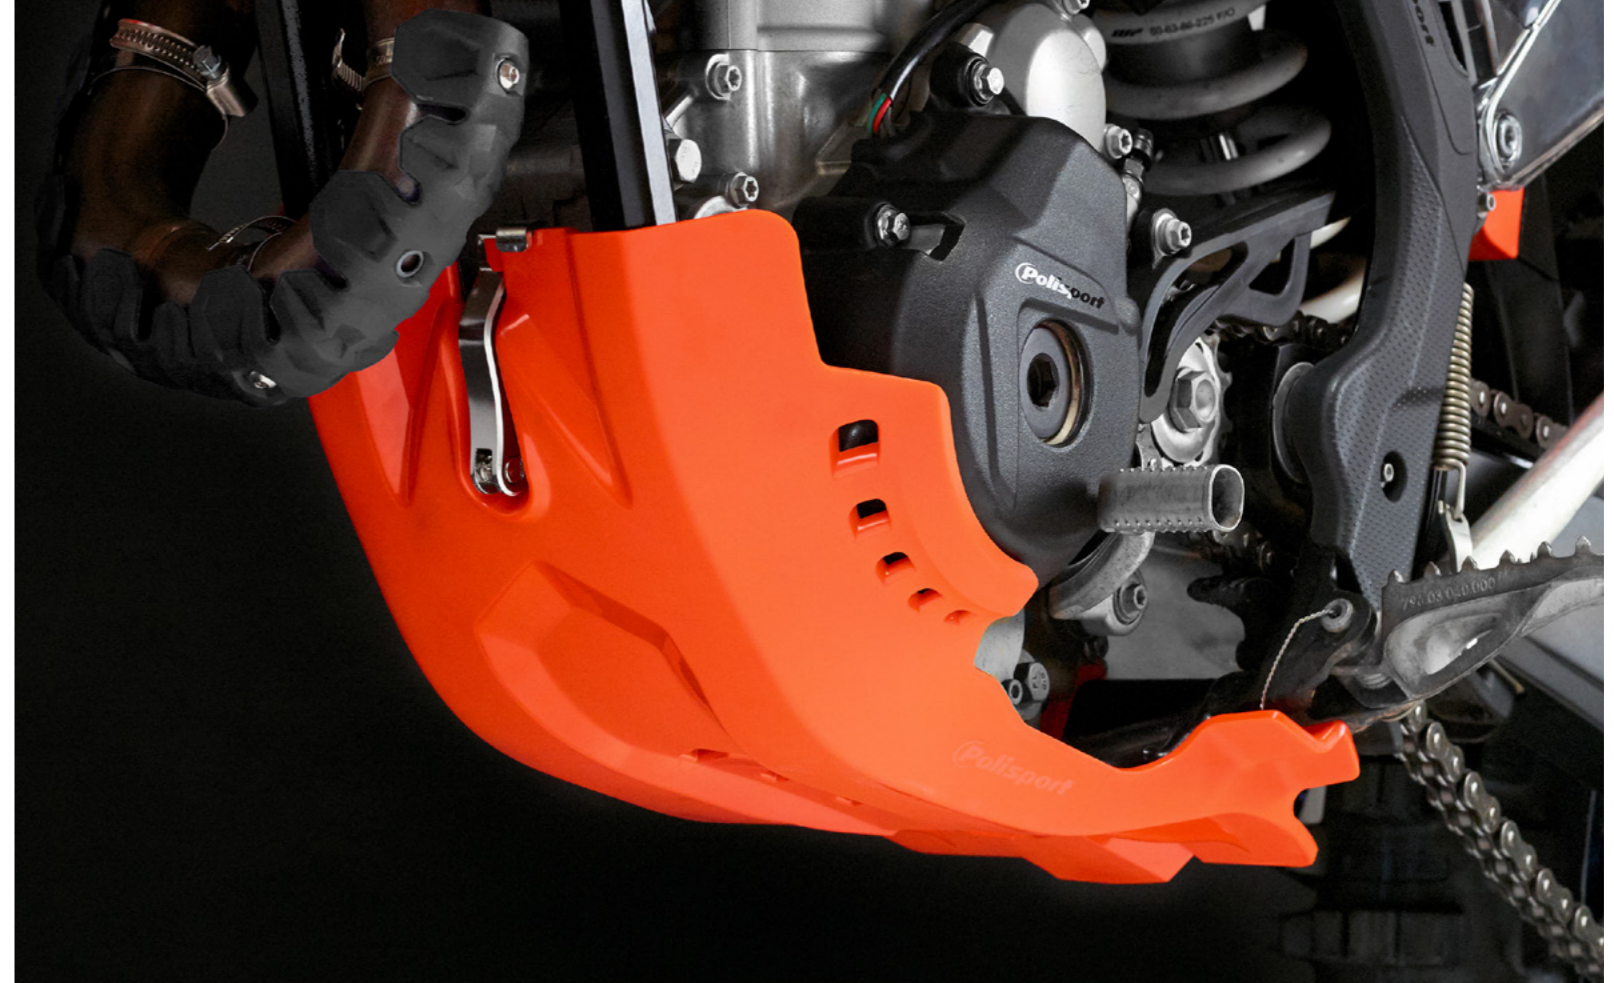

SKID PLATES

KTM					
SX 250	06-16*	BK	8468800001	5	
		OR-K16	8468800002	5	
		WH	8468800003	5	
	17-18	BK	8471600001	6	
		OR-K16	8471600002	6	
		WH	8471600003	6	
19-21	BK	8471700001	6		
	OR-K16	8471700002	6		
	WH	8471700003	6		
EXC 250/300	06-16*	BK	8468800001	5	
		OR-K16	8468800002	5	
		WH	8468800003	5	
	17-19	BK	8471600001	6	
		OR-K16	8471600002	6	
		WH	8471600003	6	
20-21	BK	8471700001	6		
	OR-K16	8471700002	6		
	WH	8471700003	6		
EXC-F 450/500	20-21	BK	8468900004	7	
		OR-K16	8468900005	7	
		WH	8468900006	7	
SX-F 250/350	16-21	BK	8468900004	7	
		OR-K16	8468900005	7	
		WH	8468900006	7	
SX-F 450	19-21	BK	8468900004	7	
		OR-K16	8468900005	7	
		WH	8468900006	7	
EXC-F 250/350	17-21	BK	8468900004	7	
		OR-K16	8468900005	7	
		WH	8468900006	7	

(*) Doesn't include quick release system

HUSQVARNA

TC 250	14-16	BK	8468800001	5	
		WH	8468800003	5	
	17-18	BK	8471600001	6	
		WH	8471600003	6	
	19-21	BK	8471700001	6	
		WH	8471700003	6	
TE 250/300	14-16	BK	8468800001	5	
		WH	8468800003	5	
	17-19	BK	8471600001	6	
		WH	8471600003	6	
	21	BK	8471700001	6	
		WH	8471700003	6	
FE 450/501	20-21	BK	8468900004	7	
		WH	8468900006	7	
FC 250/350	16-21	BK	8468900004	7	
		WH	8468900006	7	
FC 450	19-21	BK	8468900004	7	
		WH	8468900006	7	
FE 250/350	17-21	BK	8468900004	7	
		WH	8468900006	7	

SKID PLATES WITH LINKAGE PROTECTION

KTM					
SX 250	06-16*	BK	8469000001	8	
		OR-K16	8469000002	8	
		WH	8469000003	8	
	17-18	BK	8472000001	6	
		OR-K16	8472000002	6	
		WH	8472000003	6	
19-21	BK	8472100001	6		
	OR-K16	8472100002	6		
	WH	8472100003	6		
SX-F 250/350	16-21	BK	8469100004	7	
		OR-K16	8469100005	7	
		WH	8469100006	7	
SX-F 450	19-1	BK	8469100004	7	
		OR-K16	8469100005	7	
		WH	8469100006	7	

(*) Doesn't include quick release system

HUSQVARNA

TC 250	14-16	BK	8469000001	8	
		WH	8469000003	8	
	17-18	BK	8472000001	6	
		WH	8472000003	5	
	19-21	BK	8472100001	6	
		WH	8472100003	6	
TE 250/300	14-16	BK	8469000001	8	
		WH	8469000003	8	
	17-19	BK	8472000001	6	
		WH	8472000003	6	
	21	BK	8472100001	6	
		WH	8472100003	6	
FC 250/350	16-21	BK	8469100004	7	
		WH	8469100006	7	
FE 250/350	17-21	BK	8469100004	7	
		WH	8469100006	7	
FC 450/501	19-21	BK	8469100004	7	
		WH	8469100006	7	
FE 450	20-21	BK	8469100004	7	
		WH	8469100006	7