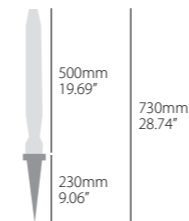

PARTS INCLUDED

1 track marker

PACKAGING DETAILS

TRACK MARKER

Weight: 230 g / 0.51 lb
⊕ 50
○ 8982000001 white
● 8982000010 red

TRACK MARKER + BACKSIDE INSERT

Weight: 250 g / 0.55 lb
⊕ 50
○ 8982000002 white

CUSTOMIZABLE PRINT
on the front