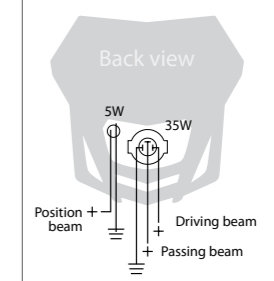

WIRING DIAGRAM

MMX

HEADLAMP 35W 12V
The angle of the headlight beam is adjustable
Ⓢ 5
8678100005