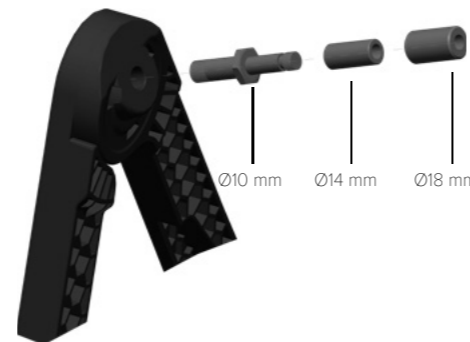

PACKAGING DETAILS

Weight: 850 g / 1.87 lb
⊕ 12 (master box)