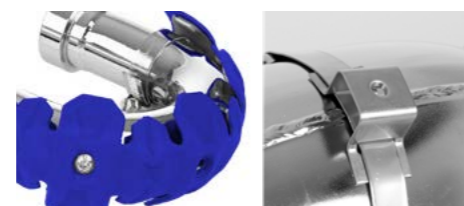

QUICK and EASY to Install

The ARMADILLO Head Pipe Guard is easy to install and remove for cleaning, using just 3 brackets and metallic clips.

DUAL COMPOUND

High resistant silicone to withstand the high temperatures of the head pipe tube blended with flexible stainless steel. This combination increases the levels of protection, impact absorption and avoids vibration noises like other metallic protections.