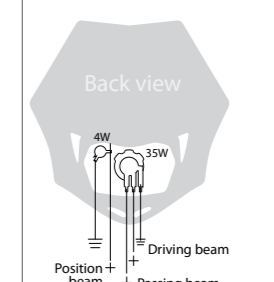

WIRING DIAGRAM

MMX

HEADLAMP 35W 12V
The angle of the headlight beam is adjustable
Ⓢ 5
8678100005

WIRING DIAGRAM

RSP LED 3.0

LED LIGHT
Ⓢ 20
8678100018

RS LED

LED LIGHT
Ⓢ 20
8678100014