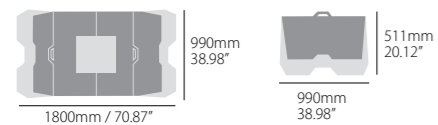

PARTS INCLUDED

1 bike mat
2 absorbent mats

PACKAGING DETAILS

Packed in carton sleeve
Weight: 10500 g / 23.14 lb
© 1

OPTIONAL REPLACEMENT PARTS

ABSORBENT MAT (2 units)

© 10
8982300001

OFFICIAL SPONSOR