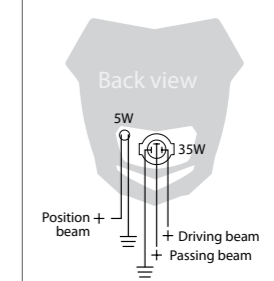

WIRING DIAGRAM

LMX

HS1 HALOGEN LAMP 35/35W 12V
The angle of the headlight beam is adjustable
Ⓢ 4
8678100006