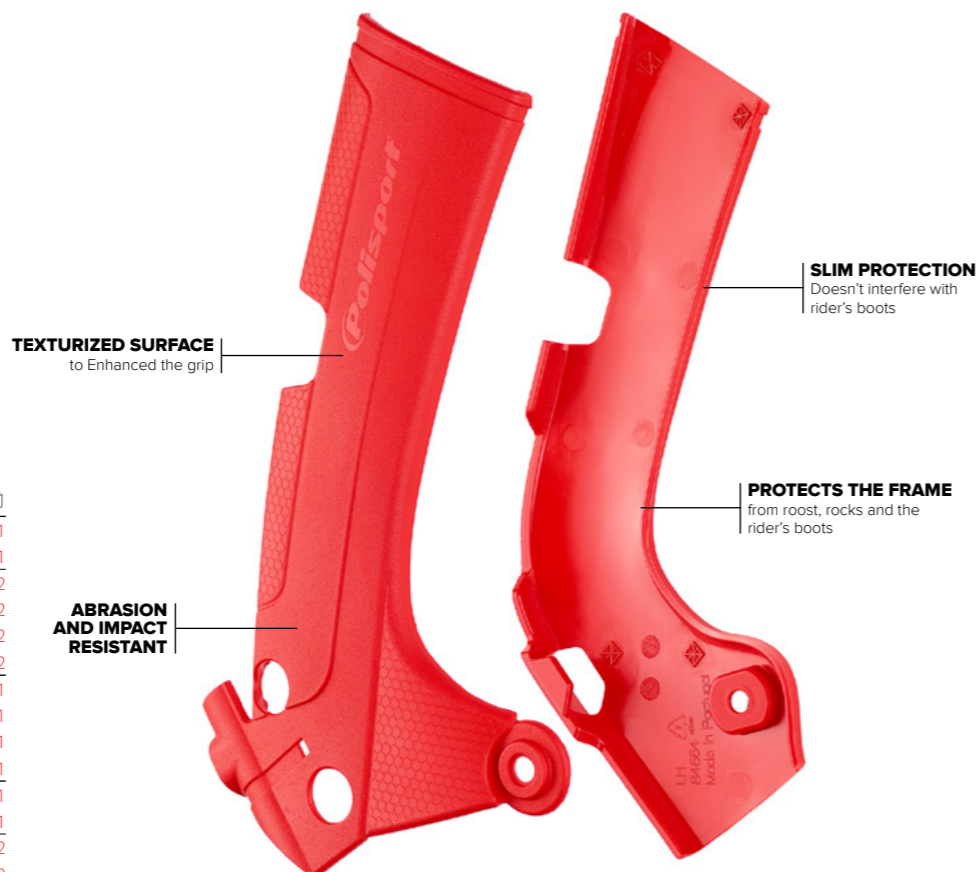

WATCH VIDEO

FRAME PROTECTOR | NEW MODELS |

PERFORMANCE PART

FEATURES

Durable and resistant
Quick and easy to install
Keeps the frame looking like new
Sold as a pair
Periodic removal and cleaning advised

PARTS INCLUDED

1 pair of Frame Protectors
1 mounting kit

PACKAGING DETAILS

Packed in printed box
Weight: 185 g / 0.40 lb

ABRASION AND IMPACT RESISTANT

MOUNTING KIT INCLUDED

KTM

SX/SX-F/XC/XC-F*

*fits SX250 11-16 / 17-18

11-15	BK	8466500001	11
	CR-K16	8466500002	11
16-18	BK	8466600001	12
	CR-K16	8466600002	12
	WH	8466600003	12
	N-GREY	8466600004	12
NEW	BK	8472900001	11
	CR-K16	8472900002	11
	WH	8472900003	11
	N-GREY	8472900004	11
NEW	BK	8472900004	11

EXC/EXC-F

XC-W/XCF-W

12-16	BK	8466500001	11
	CR-K16	8466500002	11
17-19	BK	8466600001	12
	CR-K16	8466600002	12
	WH	8466600003	12
	N-GREY	8466600004	12
NEW	BK	8472900001	11
	CR-K16	8472900002	11
	WH	8472900003	11
	N-GREY	8472900004	11
NEW	BK	8472900004	11

HUSQVARNA

FC/TC/FX/TX**

**fits TC250 17-20

16-18	BK	8466600001	12
	WH	8466600003	12
	N-GREY	8466600004	12
NEW	BK	8470700001	12
	WH	8470700002	12
	HQ-BL	8470700003	12
	N-GREY	8470700004	12
NEW	BK	8470700004	12
TE/FE	BK	8466600001	12
	WH	8466600003	12
	N-GREY	8466600004	12
NEW	BK	8470700001	12
	WH	8470700002	12
	HQ-BL	8470700003	12
	N-GREY	8470700004	12
NEW	BK	8470700004	12

BETA

RR 2T / 4T

13-19	BK	8466900001	11
	R-BETA	8466900002	11
	N-GREY	8466900003	11
NEW	BK	8473500001	11
	R-BETA	8473500002	11
NEW	BK	8473500002	11

GAS GAS

EC200/250/300

18-20	BK	8473100001	12
	RED	8473100002	12
	N-GREY	8473100003	12
NEW	BK	8473100003	12

XC200/250/300

18-20	BK	8473100001	12
	RED	8473100002	12
	N-GREY	8473100003	12
NEW	BK	8473100003	12

FANTIC

ENDURO 250

NEW 21	BK	8466700001	11
NEW	BL-Y98	8466700002	11

SHERCO

SE / SEF

17-21	BK	8473000001	11
	S-BLUE	8473000002	11
NEW	N-GREY	8473000003	11

RIEJU

MR 250/350

NEW 21	BK	8473100001	12
NEW	RED	8473100002	12

YAMAHA

YZ 125/250

05-21	BK	8466700001	12
	BL-Y98	8466700002	12
17-18	BK	8471500001	11
	BL-Y98	8471500002	11
19-21	BK	8466200001	12
	BL-Y98	8466200002	12

YZ250F

16-17	BK	8471500001	11
	BL-Y98	8471500002	11
18-21	BK	8466200001	12
	BL-Y98	8466200002	12

YZ450F

17-19	BK	8471500001	11
	BL-Y98	8471500002	11
NEW	BK	8471500002	11

WRF250

NEW 17-19	BK	8471500001	11
NEW	BL-Y98	8471500002	11

WRF450

NEW 16-18	BK	8471500001	11
NEW	BL-Y98	8471500002	11

KAWASAKI

KXF 450F

09-18	BK	8466300001	12
	GR-05	8466300002	12
19-21	BK	8471400001	11
	GR-05	8471400002	11

BK black BL-Y98 blue yam98 GR-05 green 05 R-CR4 red cr04 CR-KTM orange ktm CR-K16 orange ktm 16 Y-05 yellow rm05 HQ-BL husqvarna blue HQ-YLW husqvarna yellow R-BETA beta red S-BLUE sherco blue RED red gasgas TM-BLUE tm blue N-GREY nardo grey