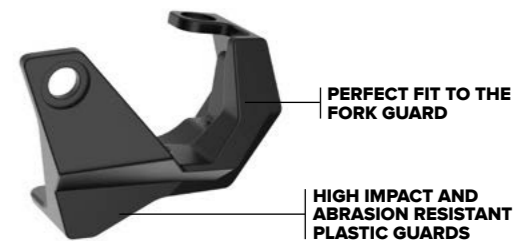

HUSQVARNA			
TC / FC	14	BK	815150001 8
		WH	815150002 8
		N-GREY	815150004 8
	15-21	BK	815160001 8
		WH	815160002 8
		N-GREY	815160004 8
TE / FE	14-15	BK	815150001 8
		WH	815150002 8
		N-GREY	815150004 8
	16-21	BK	815160001 8
		WH	815160002 8
		N-GREY	815160004 8

KTM			
SX / SXF / XC / XC-F	07-14	BK	815150001 8
		WH	815150002 8
		OR-K16	815150003 8
		N-GREY	815150004 8
	15-21	BK	815160001 8
		WH	815160002 8
		OR-K16	815160003 8
		N-GREY	815160004 8
EXC/EXC-F / XC-W / XCF-W	08-15	BK	815150001 8
		WH	815150002 8
		OR-K16	815150003 8
		N-GREY	815150004 8
	16-21	BK	815160001 8
		WH	815160002 8
		OR-K16	815160003 8
		N-GREY	815160004 8

GAS GAS			
EC 250 / 300 350	09-20	BK	815560001 8
		WH	815560002 8
		RED	815560003 8
		N-GREY	815560004 8
XC 250 / 300 350	17-20	BK	815560001 8
		WH	815560002 8
		RED	815560003 8
		N-GREY	815560004 8

SHERCO			
SE-R 125	18-21	BK	815160001 8
		WH	815160002 8
		N-GREY	815160004 8
SE/SEF 250 300 Factory	17	BK	815160002 8
		WH	815160002 8
		N-GREY	815160004 8
SE-R/SEF-R 250/300	13-17	BK	815150001 8
		WH	815150002 8
		N-GREY	815150004 8
	18-21	BK	815160001 8
		WH	815160002 8
		N-GREY	815160004 8
SE-R 450	15-17	BK	815150001 8
		WH	815150002 8
		N-GREY	815150004 8
	18-21	BK	815160001 8
		WH	815160002 8
		N-GREY	815160004 8

BETA			
RR 2T / 4T	13-18	BK	815530001 8
		WH	815530002 8
		R-BETA	815530003 8
		N-GREY	815530004 8
	19-21	BK	815700001 8
		WH	815700002 8
		R-BETA	815700003 8
		N-GREY	815700004 8

RIEJU			
MR 250/300	NEW 21	BK	815560001 8
		WH	815560002 8
		RED	815560003 8
		N-GREY	815560004 8

BOTTOM FORK PROTECTOR PACKAGING DETAILS
Packed in plastic bag
Weight: 205 g / 0.45 lb

PARTS INCLUDED
1 Bottom Fork Protector
1 Mounting Kit

YAMAHA			
YZ125/250	08-21	BK	815170001 16
YZ250/450F		WH	815170002 16
		BL-Y98	815170003 16
YZ250FX	NEW 16-21	BK	815170001 16
YZ450FX	NEW	WH	815170002 16
	NEW	BL-Y98	815170003 16

KAWASAKI			
KX250F	13-21	BK	815180001 16
		WH	815180002 16
		GR-05	815180003 16
KX450F	15-21	BK	815180001 16
		WH	815180002 16
		GR-05	815180003 16

HONDA			
CRF250R	10-14	BK	815490001 16
		WH	815490002 16
		R-CR4	815490003 16
	15-21	BK	815220001 16
		WH	815220002 16
		R-CR4	815220003 16
CRF450R	10-14	BK	815490001 16
		WH	815490002 16
		R-CR4	815490003 16
	15-20	BK	815220001 16
		WH	815220002 16
		R-CR4	815220003 16
CRF450RX	17-20	BK	815220001 16
		WH	815220002 16
		R-CR4	815220003 16

HUSQVARNA			
TC / FC	14	BK	815230001 16
		WH	815230002 16
	15-21	BK	815240001 16
		WH	815240002 16
TE / FE	14-15	BK	815230001 16
		WH	815230002 16
	16-21	BK	815240001 16
		WH	815240002 16

HUSABERG			
TE / FE	09-14	BK	815230001 16
		WH	815230002 16

KTM			
SX / SXF / XC / XC-F	07-14	BK	815230001 16
		WH	815230002 16
		OR-K16	815230003 16
	15-21	BK	815240001 16
		WH	815240002 16
		OR-K16	815240003 16
EXC/EXC-F / XC-W / XCF-W	08-15	BK	815230001 16
		WH	815230002 16
		OR-K16	815230003 16
	16-21	BK	815240001 16
		WH	815240002 16
		OR-K16	815240003 16

GAS GAS			
EC 250 / 300 350	09-20	BK	815570001 16
		WH	815570002 16
		RED	815570003 16
XC 250 / 300 350	17-20	BK	815570001 16
		WH	815570002 16
		RED	815570003 16

SHERCO			
SE-R 125	18-21	BK	815240001 16
		WH	815240002 16
SE/SEF 250 300 Factory	17	BK	815240001 16
		WH	815240002 16
SE-R/SEF-R 250/300	13-17	BK	815230001 16
		WH	815230002 16
	18-21	BK	815240001 16
		WH	815240002 16
SEF-R 450	15-17	BK	815230001 16
		WH	815230002 16
	18-21	BK	815240001 16
		WH	815240002 16

BETA			
RR 2T / 4T	13-18	BK	815540001 16
		WH	815540002 16
		R-BETA	815540003 16
	19-21	BK	815690001 16
		WH	815690002 16
		R-BETA	815690003 16

RIEJU			
MR 250/300	NEW 21	BK	815570001 16
		WH	815570002 16
		RED	815570003 16

- WH 815600001
- BK 815600002
- BL-Y98 815600003
- GR-05 815600004
- R-CR4 815600005
- OR-K16 815600006

PACKAGING DETAILS
Weight: 338 g / 0.75 lb
⊕ 12