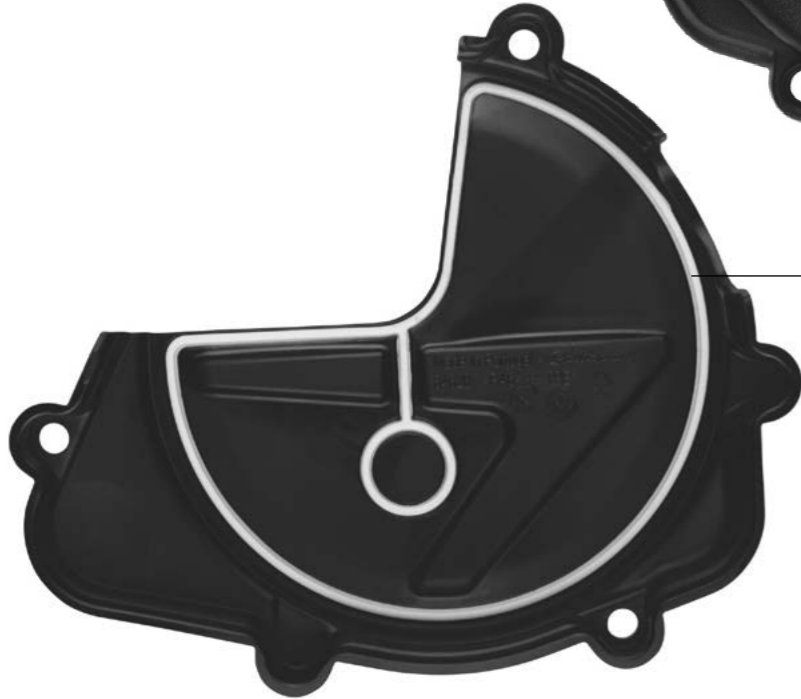

MOUNTING KIT
INCLUDED

FEATURES

- Abrasion and impact resistant
- Easy and intuitive installation
- Hard shell in hard resistant PA6 (polyamide)
- Optimum protection against rocks impact
- No need to disassemble the clutch cover for installation
- Resistance to high continuous temperature
- Compatible only with stock clutch covers
- Periodical cleaning and removal advised
- Polysport exclusive design

PARTS INCLUDED

- 1 Clutch Cover Protector
- 1 Mounting Kit

PACKAGING DETAILS

- Packed in blister
- Weight = 95 g / 0.21 lb

YAMAHA						
YZ125	08-21	BK	8463600001	7		
		BL-Y98	8463600002	7		
YZ250	04-21	BK	8463700001	7		
		BL-Y98	8463700002	7		
YZ250X	17-21	BK	8463700001	7		
		BL-Y98	8463700002	7		
YZ250F	14-18	BK	8454900001	7		
		BL-Y98	8454900002	7		
	19-21	BK	8471200001	7		
		BL-Y98	8471200002	7		
WR250F	15-17	BK	8454900001	7		
		BL-Y98	8454900002	7		
	NEW 20-21	BK	8471200001	7		
		BL-Y98	8471200002	7		
YZ250FX	18-19	BK	8454900001	7		
		BL-Y98	8454900002	7		
	NEW 20-21	BK	8471200001	7		
		BL-Y98	8471200002	7		
YZ450F	11-21	BK	8458400001	7		
		BL-Y98	8458400002	7		
YZ450FX	16-21	BK	8458400001	7		
		BL-Y98	8458400002	7		
WR450F	09-15	BK	8455000001	7		
		BL-Y98	8455000002	7		
	16-21	BK	8458400001	7		
		BL-Y98	8458400002	7		

KAWASAKI						
KX250F	09-21	BK	8435800001	7		
		GR-05	8435800002	7		
KX450F	06-15	BK	8440700001	7		
		GR-05	8440700002	7		
	16-18	BK	8454500001	7		
		GR-05	8454500002	7		

HONDA						
CRF250R	10;13-17	BK	8441100001	7		
		R-CR4	8441100002	7		
	18-21	BK	8465700001	7		
		R-CR4	8465700002	7		
	NEW	N-GREY	8465700003	7		
CRF250RX	19-21	BK	8465700001	7		
		R-CR4	8465700002	7		
	NEW	N-GREY	8465700003	7		
CRF450R	10-16	BK	8446900001	7		
		R-CR4	8446900002	7		
	17-20	BK	8462800001	10		
		R-CR4	8462800002	10		
	NEW	N-GREY	8462800003	10		
CRF450RX	17-20	BK	8462800001	10		
		R-CR4	8462800002	10		
	NEW	N-GREY	8462800003	10		

SUZUKI						
RMZ250	07-18	BK	8447500001	7		
		Y-05	8447500002	7		
RMZ450	11-17	BK	8447600001	10		
		Y-05	8447600002	10		

SHERCO						
SE 250/300	14-21	BK	8465400001	10		
		S-BLUE	8465400002	10		
	NEW	N-GREY	8465400003	10		
SEF 250/300	14-21	BK	8467200001	7		
		S-BLUE	8467200002	7		
	NEW	N-GREY	8467200003	7		
SEF 450	14-21	BK	8465400001	10		
		S-BLUE	8465400002	10		
	NEW	N-GREY	8465400003	10		

GAS GAS						
EC 250 / 300	17-20	BK	8467300001	7		
XC 250 / 300		RED	8467300002	7		
	NEW	N-GREY	8467300003	7		

RIEJU						
MR 250/300	NEW 21	BK	8467300001	7		
		RED	8467300002	7		

(1) SX 250 since 2012
(2) SXF 350 since 2011 / SXF and XCF 250 since 2013
(3) EXC-F/XCF-W 250 only from 14-16
(4) EXC-F/XCF-W 250 from 09-13