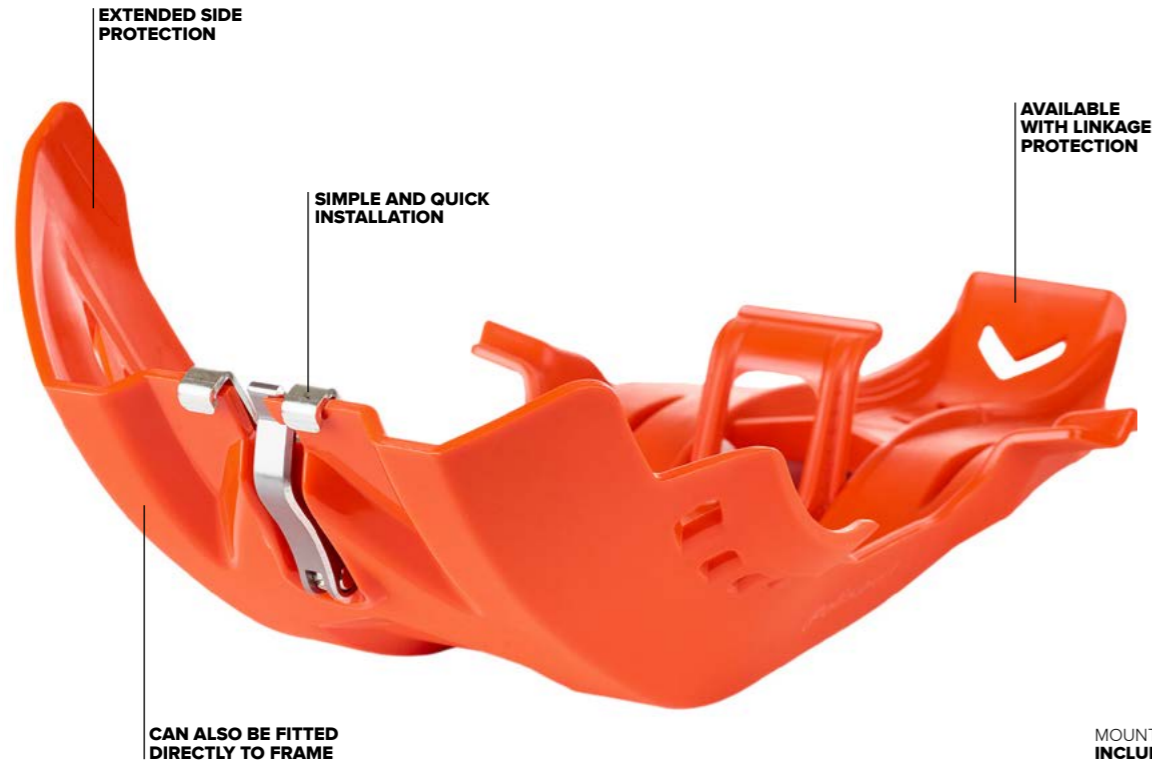

WE MAKE PERFORMANCE PLASTICS

FORTRESS SKID PLATE | NEW MODELS |

PERFORMANCE PART

FEATURES

- Highly durable and resistant injection molded part
- Full coverage of the engine and frame rails
- Mounting kit developed for a simple and quick installation
- Lighter than metallic protection
- Quieter than metallic protections
- Slim fit prevents mud, dirt or rocks to build up between the protector and the frame
- Includes air intakes to cool the engine
- Perfect fit. Model specific design