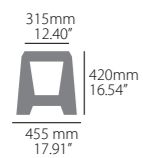

PARTS INCLUDED

1 Bike Stand Basic

PACKAGING DETAILS

Packed in carton box
 Weight: 2,2 kg / 4,9 lb
 ☉ 5 (minimum order)

OPTIONAL REPLACEMENT PARTS

RUBBER TOP + CLIPS

8985900001 OR-KTM
 8985900002 BL-Y98
 8985900003 R-CR4
 8985900004 GR-05
 8985900005 Y-05
 8985900006 GREY