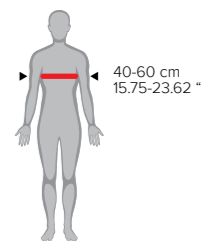

PACKAGING DETAILS

PHANTOM MINI	8003800001 black 8003800002 white	425 g / 0.93 lb	Plastic bag 6 (master box)