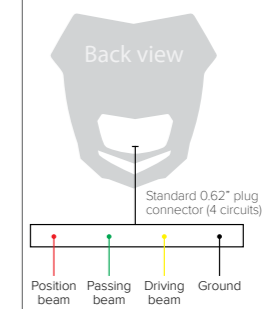

WIRING DIAGRAM

HALO

HS1 HALOGEN LAMP 35/35W 12V
The angle of the headlight beam is adjustable
Ⓢ 4
8678100006

HEADLIGHT REMOVABLE NUMBER PLATE
Weight: 112 g / 0.25 lb Ⓢ 6

- 8657400017 white
- 8657400018 black
- 8657400021 blue yam 98
- 8657400019 yellow RM 01
- 8657400020 orange KTM
- 8657400022 red CR 04
- 8657400023 green KX 05